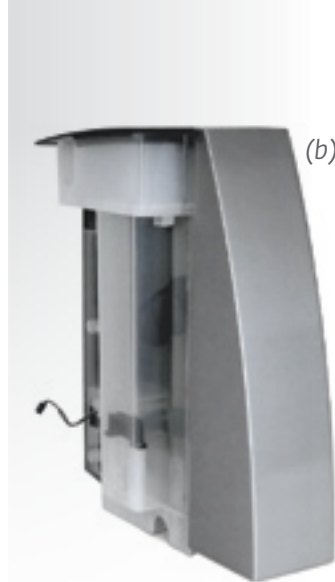

KEURIG®

GOURMET
SINGLE CUP

COMMERCIAL BREWING SYSTEMS

B150 and B155 Accessories

B150 Brewer with all accessories.

B150 Direct Water Line Plumb Kit

Take advantage of the optional Direct Water Line Plumb Kit for unlimited back to back brewing, all day long.

(Tubing and connectors not included)

\$39.95

Item #5076

Coming Soon

B150 and B155 Display Racks

The Keurig B150 and B155 accessories are the perfect way to keep coffee stations neat and tidy. Purchase individually or with the other B150/5 accessories for a sleek and stylish beverage station that is the perfect companion to the B150/5 brewer.

K-Cup® Display Shelf Accessory

Storing K-Cups is easier than ever with the K-Cup Display Shelf. Plastic display rack holds two K-Cup boxes (22, 24 or 15 count).

(K-Cups not included)

\$25.95

Item # 5082

Cup Holder Accessory

The Keurig Cup Holder Accessory easily dispenses beverage cups at your fingertips. The plastic double sleeve spring action cup holder holds up to 30 ten-ounce cups.

(Cups not included)

\$46.95

Item # 5083